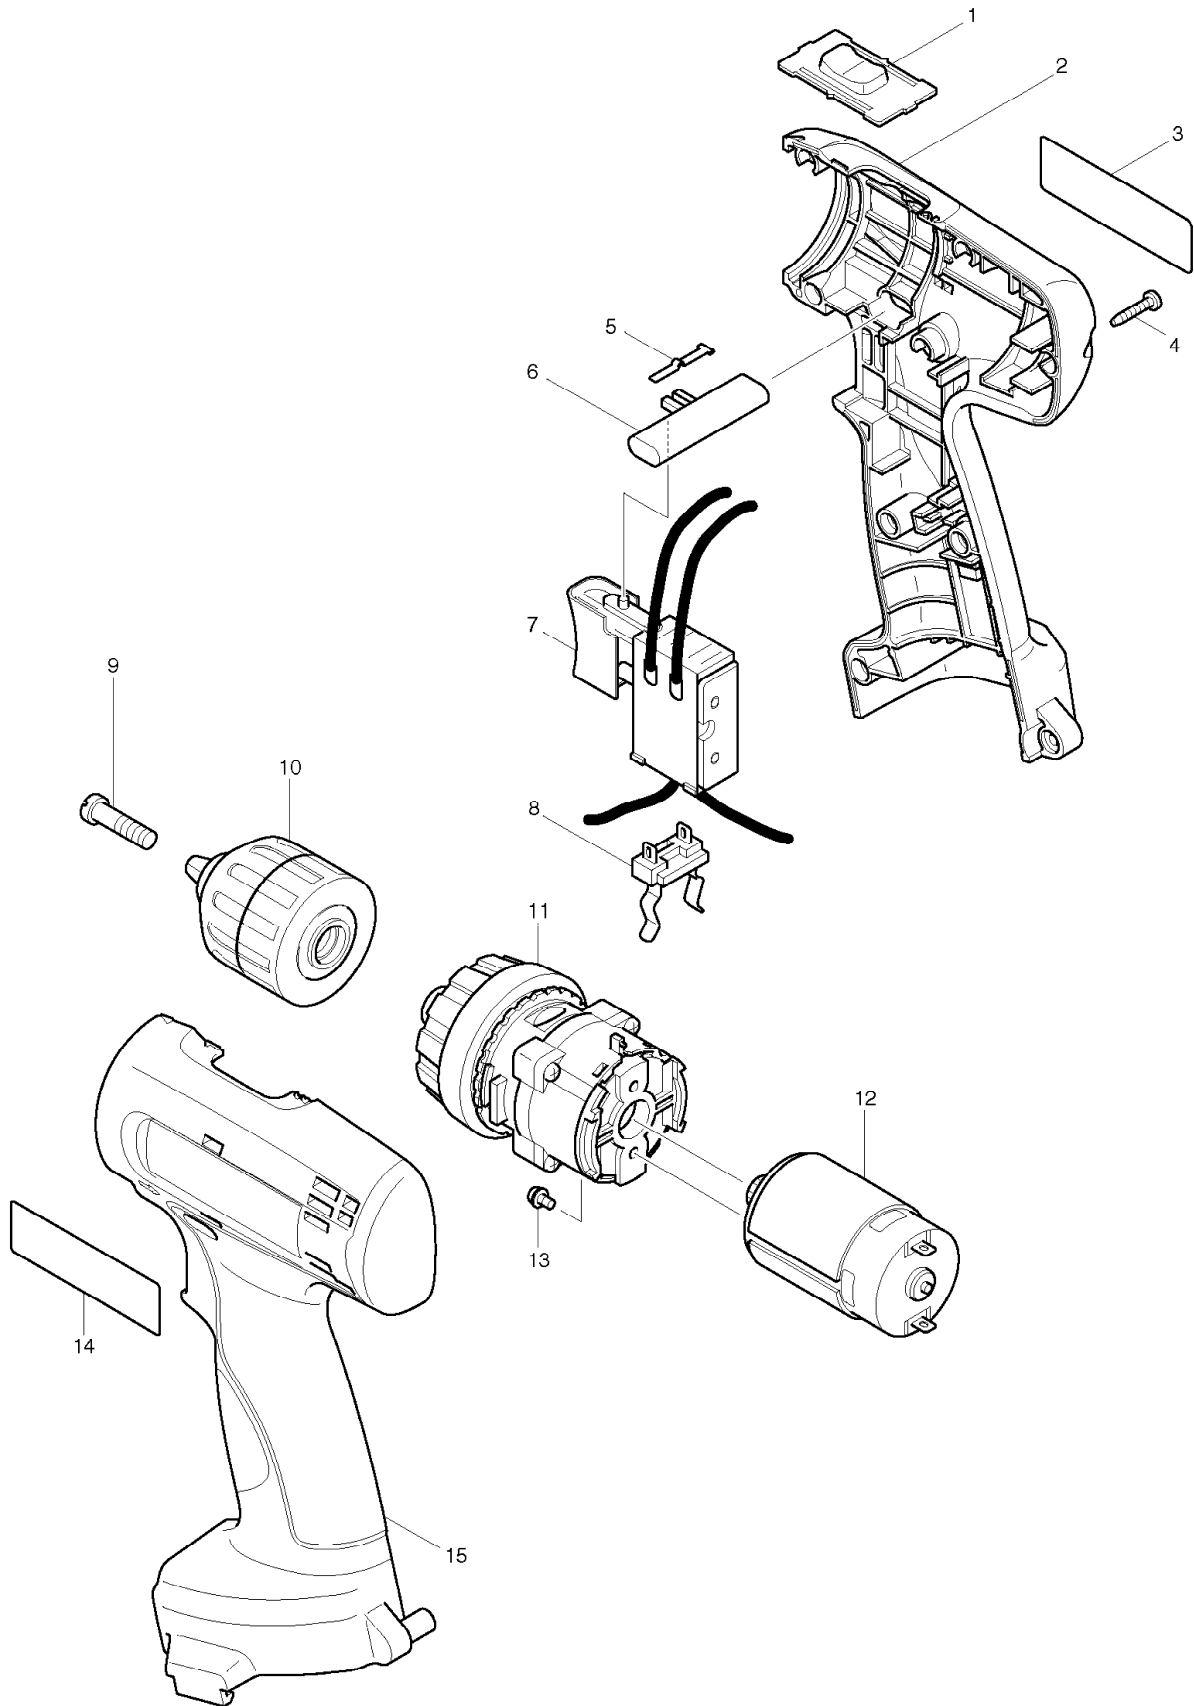

SERVICE DRAWING

MODEL NO. 6270D

SPARE PARTS LIST

MODEL NO. 6270D

ITEM	PART NO.	DESCRIPTION	QTY	NOTE
001	125102-2	SPEED CHANGE LEVER ASS'Y	1	
002	183823-2	HOUSING SET INC. 15	1	
003	860440-2	NAME PLATE 6270D	1	
004	266130-9	TAPPING SCREW BIND PT 3X16	9	
005	232182-2	LEAF SPRING	1	
006	417283-9	F/R CHANGE LEVER	1	
007	650556-9	SWITCH C3NA-1-M1	1	
008	643909-9	BATTERY HOLDER	1	
009	251468-5	- FLAT HEAD SCREW M6X22	1	
010	763185-0	KEYLESS DRILL CHUCK 10	1	
011	125237-9	GEAR ASS'Y	1	
012	629817-8	DC MOTOR	1	
013	911003-8	PAN HEAD SCREW M3X6	2	
014	819001-5	MAKITA LABEL	1	
015	183823-2	HOUSING SET INC. 2	1	
A01	414938-7	BATTERY COVER	2	
A02	***DC1414	DC1414 BATTERY CHARGER	1	
A03	784636-0	+ - BIT 2-65	1	
A04	824581-8	PLASTIC CARRYING CASE	1	
A05	192749-7	ML120 RECHARGEABLE FLASHLIGHT	1	
A06	345261-8	HOOK PLATE	2	
A07	417926-3	STRAP G0970200500	1	
A08	192597-4	BATTERY 1222 SET	2	