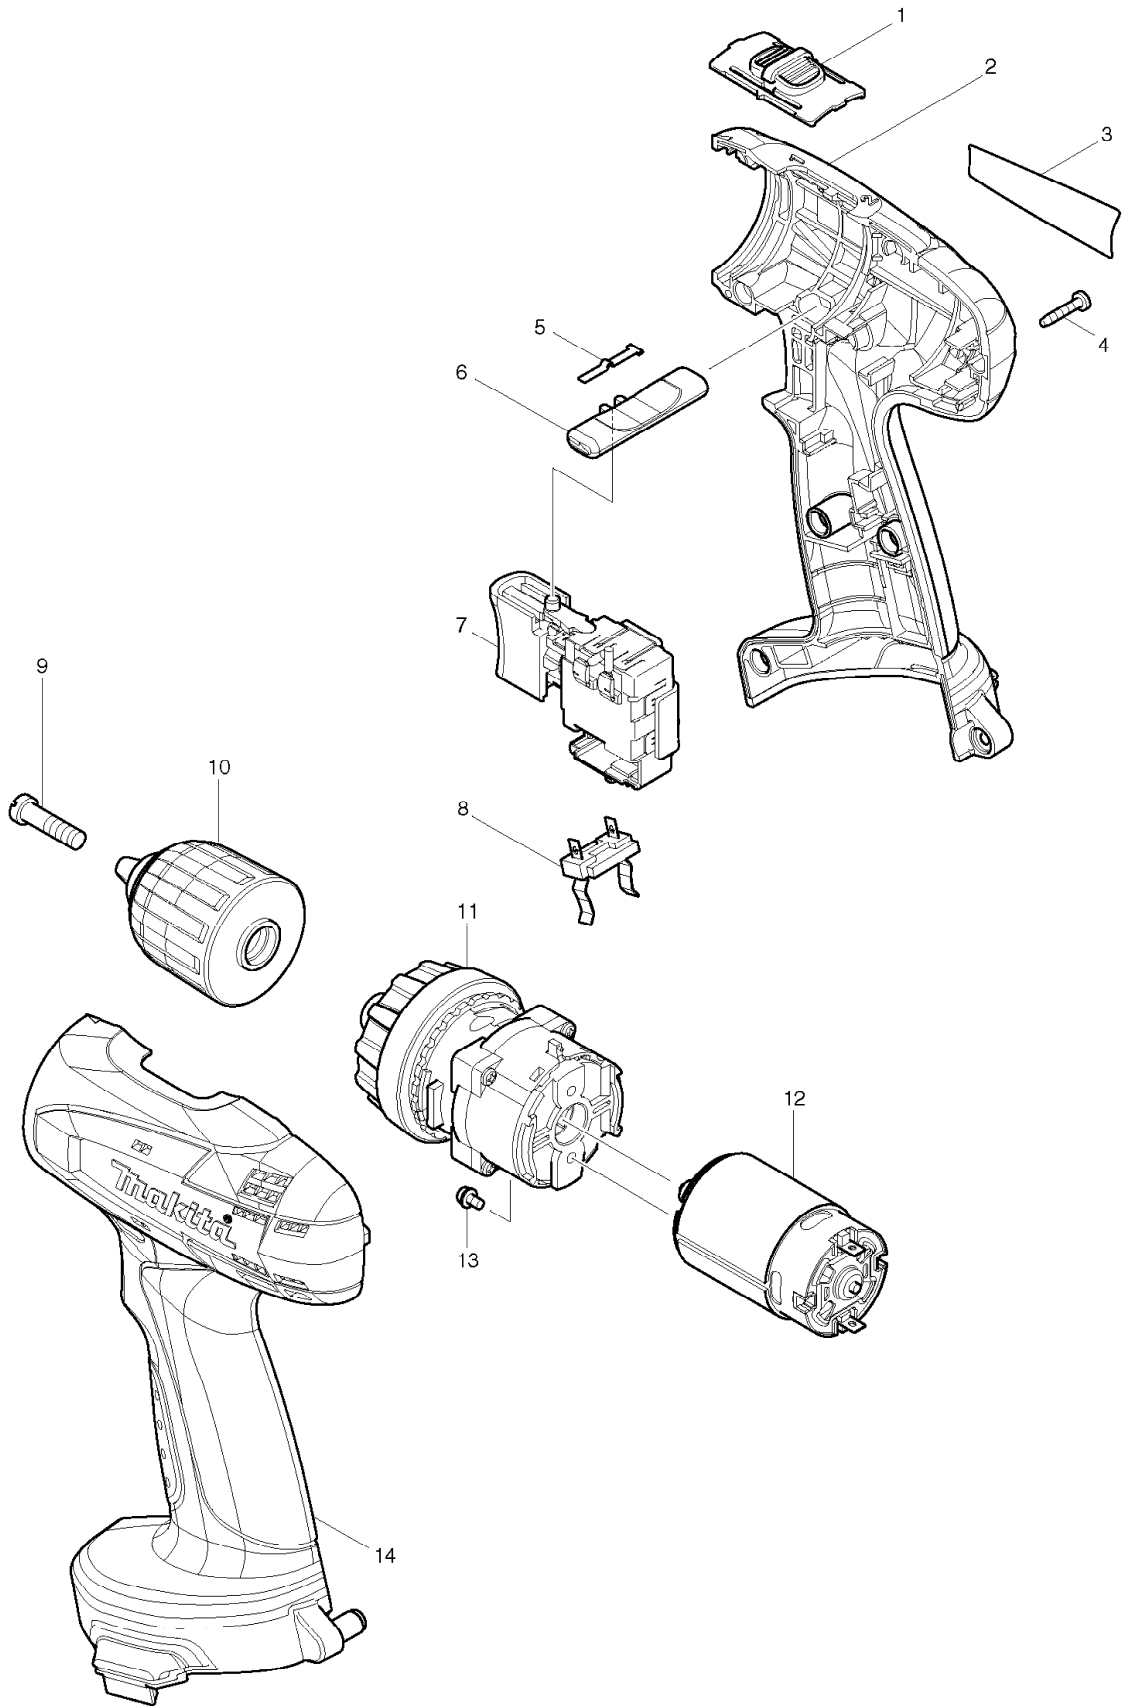

# SERVICE DRAWING

MODEL NO. 6281D

# SPARE PARTS LIST

MODEL NO. 6281D

ITEM	PART NO.	DESCRIPTION	QTY	NOTE
001	125310-5	SPEED CHANGE LEVER ASS'Y	1	
002	188512-4	HOUSING SET INC. 14	1	
003	865168-7	6281D NAME PLATE	1	
004	266130-9	TAPPING SCREW BIND PT 3X16	9	
005	232182-2	LEAF SPRING	1	
006	450584-2	F/R CHANGE LEVER	1	
007	650601-0	SWITCH TG563FSB-2	1	
008	643909-9	BATTERY HOLDER	1	
009	251468-5	- FLAT HEAD SCREW M6X22	1	
010	766002-3	KEYLESS DRILL CHUCK 10	1	
011	125482-6	GEAR ASS'Y	1	
012	629819-4	DC MOTOR	1	
013	911003-8	PAN HEAD SCREW M3X6	2	
014	188512-4	HOUSING SET INC. 2	1	
A01	***DC1414	DC1414 BATTERY CHARGER	1	
A02	192600-1	HIGH CAPACITY BATTERY 1422 SET	2	
A03	414938-7	BATTERY COVER	2	
A04	784636-0	+ - BIT 2-65	1	
A05	824852-3	PLASTIC CARRYING CASE	1	
A06	345261-8	HOOK PLATE	2	
A07	417926-3	STRAP G0970200500	1	
A08	192752-8	ML140 RECHARGEABLE FLASHLIGHT INC. A06,A07	1	