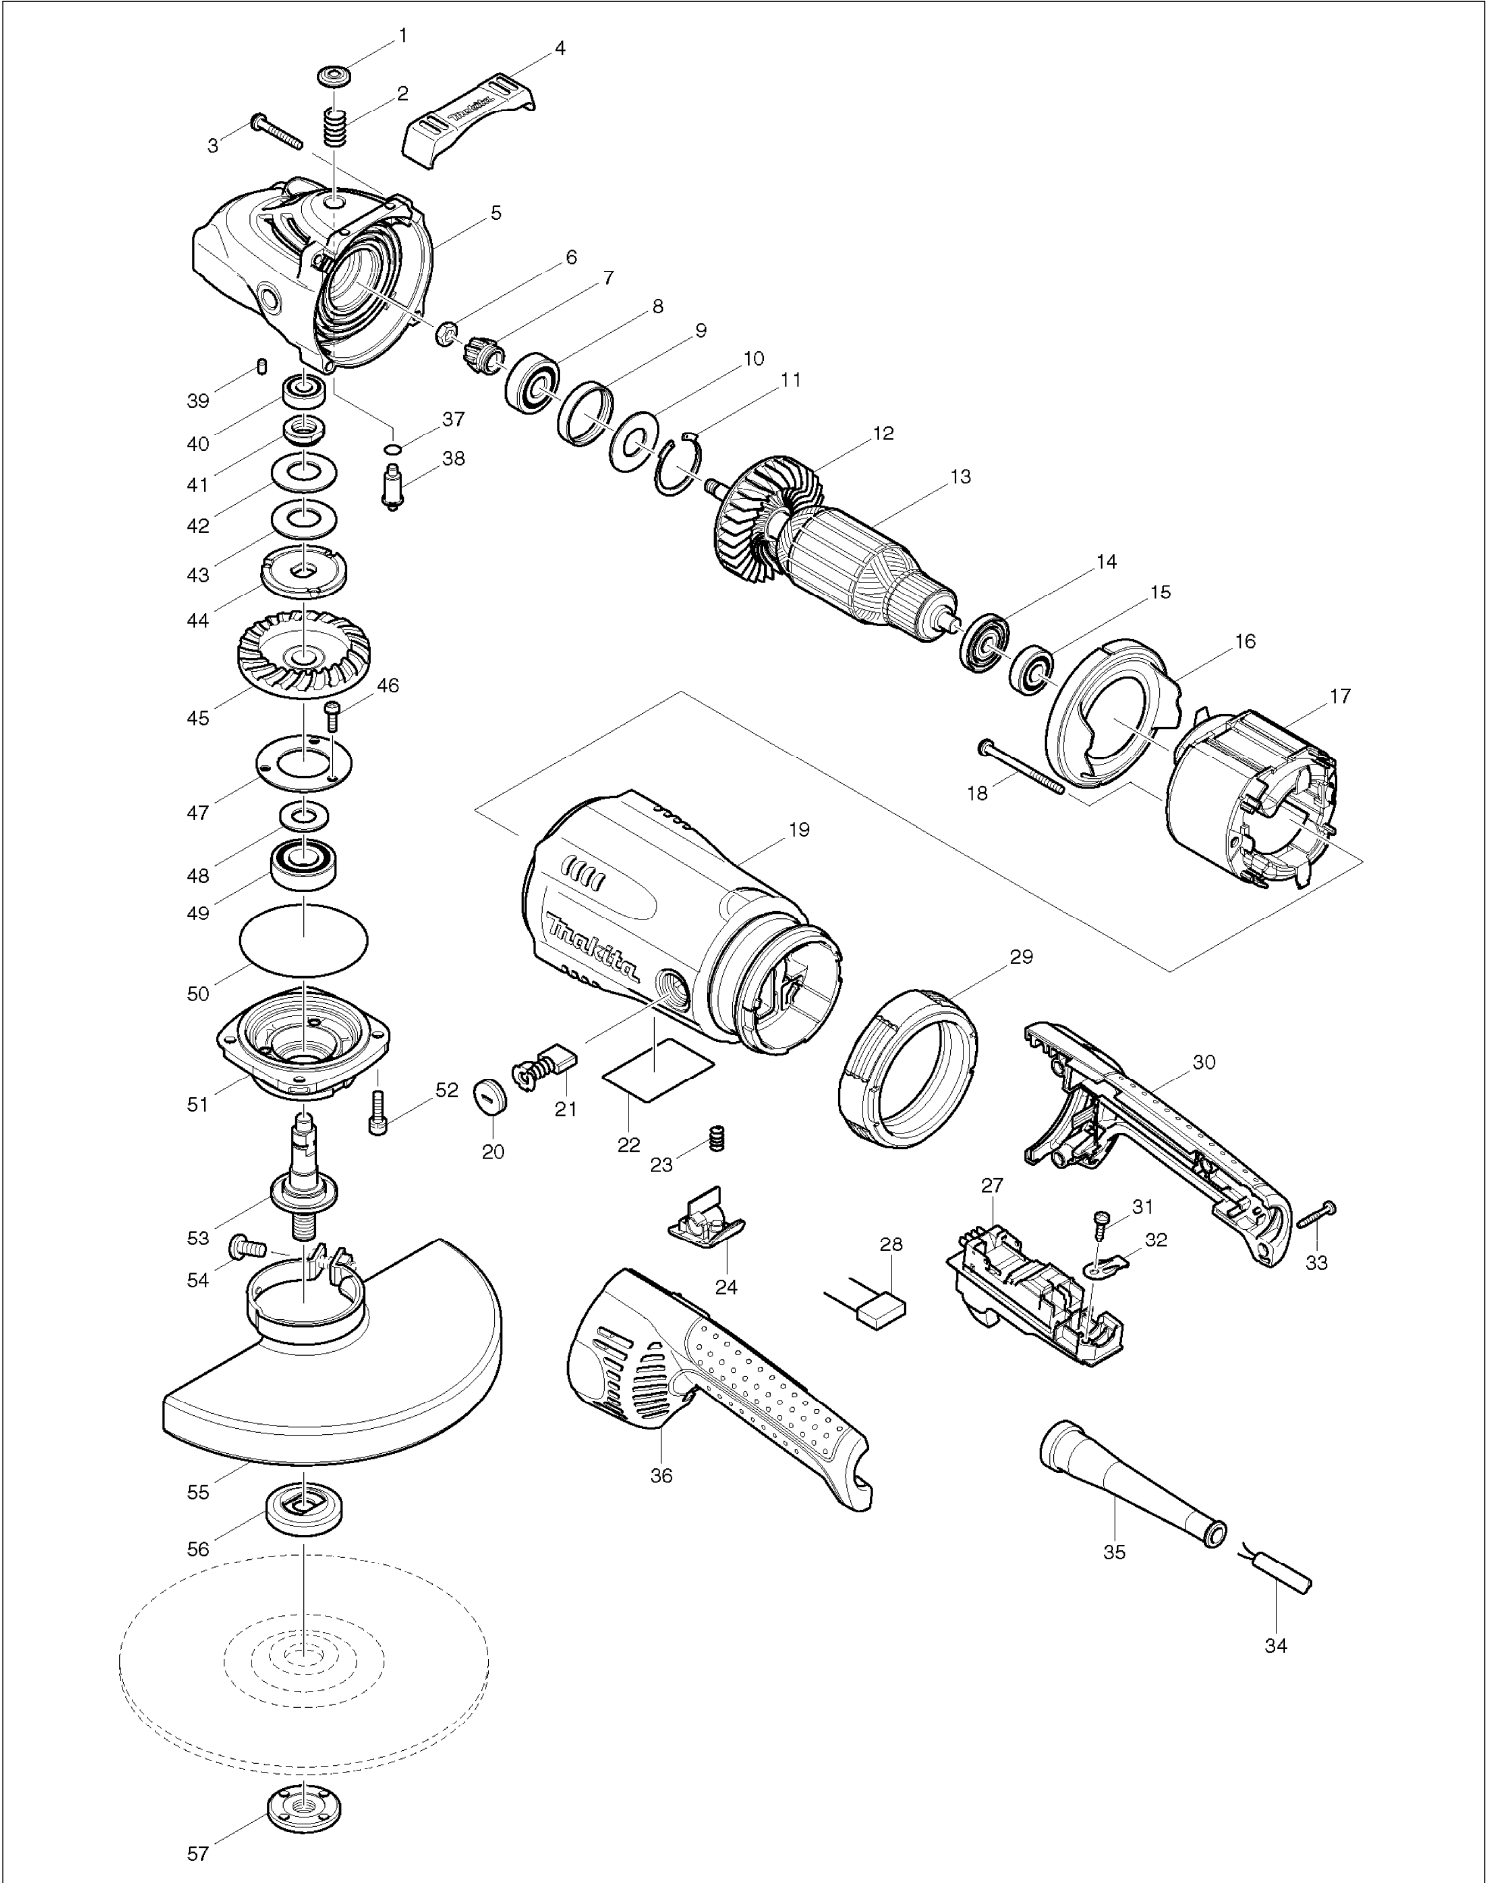

SERVICE DRAWING

MODEL NO. GA9030

SPARE PARTS LIST

MODEL NO. GA9030

ITEM	PART NO.	DESCRIPTION	QTY	NOTE
001	419133-4	PIN CAP	1	
002	233292-8	COMPRESSION SPRING 12	1	
003	266012-5	TAPPING SCREW 5X35	4	
004	419144-9	BUMPER	1	
005	*****	*****	***	*****
006	252194-9	HEX. NUT M8	1	
007	227490-4	SPIRAL BEVEL GEAR 12	1	
008	211132-0	BALL BEARING 6301DDW	1	
009	262085-6	RUBBER RING 38	1	
010	267299-2	FLAT WASHER 20	1	
011	962211-4	RETAINING RING R-42	1	
012	240081-4	FAN 80	1	
013	*****	*****	***	*****
014	681630-2	INSULATION WASHER	1	
015	*****	*****	***	*****
016	419135-0	BAFFLE PLATE	1	
017	*****	*****	***	*****
018	266029-8	TAPPING SCREW 5X65	2	
019	154786-9	MOTOR HOUSING COMPLETE	1	
020	643700-5	BRUSH HOLDER CAP 7-18	2	
021	191957-7	A.C. CARBON BRUSH CB-204	1	
022	862125-6	GA9030 NAME PLATE	1	
023	233375-4	COMPRESSION SPRING 7	1	
024	419260-7	LOCK BUTTON	1	
027	*****	*****	***	*****
028	645088-9	NOISE SUPPRESSOR	1	
029	421936-4	VIBRATION PROOF RUBBER	1	
030	188123-5	HANDLE SET INC. 36	1	
031	266192-7	TAPPING SCREW 4X14	1	
032	687169-3	STRAIN RELIEF	1	
033	265999-8	TAPPING SCREW 4X25	4	
034	*****	*****	***	*****
035	682560-0	CORD GUARD 10	1	
036	188123-5	HANDLE SET INC. 30	1	
037	213062-1	O RING 9	1	
038	256491-5	SHOULDER PIN 5	1	
039	263002-9	RUBBER PIN 4	1	
040	*****	*****	***	*****
041	252429-8	NUT M15-23	1	
042	232163-6	CUP SPRING 20	1	
043	232163-6	CUP SPRING 20	1	
044	267798-4	LOCK WASHER	1	
045	227492-0	SPIRAL BEVEL GEAR 53C	1	
046	265120-9	PAN HEAD SCREW M5X16	3	
047	285724-1	BEARING RETAINER 50	1	
048	267167-9	FLAT WASHER 15	1	
049	*****	*****	***	*****
050	213760-7	O RING 78	1	
051	317988-0	BEARING BOX	1	
052	265541-5	HEX. SOCKET HEAD BOLT M6X22	4	
053	154777-0	SPINDLE COMPLETE	1	
054	265158-4	+PAN HEAD SCREW M8X25	1	
055	154672-4	WHEEL COVER 230 COMPLETE INC. 54	1	
056	122444-5	INNER FLANGE 47 ASS'Y	1	
057	224543-0	LOCK NUT 14-45	1	
058	261131-2	NYLON WASHER 89	1	
059	819357-6	CLEAR LABEL	1	
A01	*****	*****	***	*****